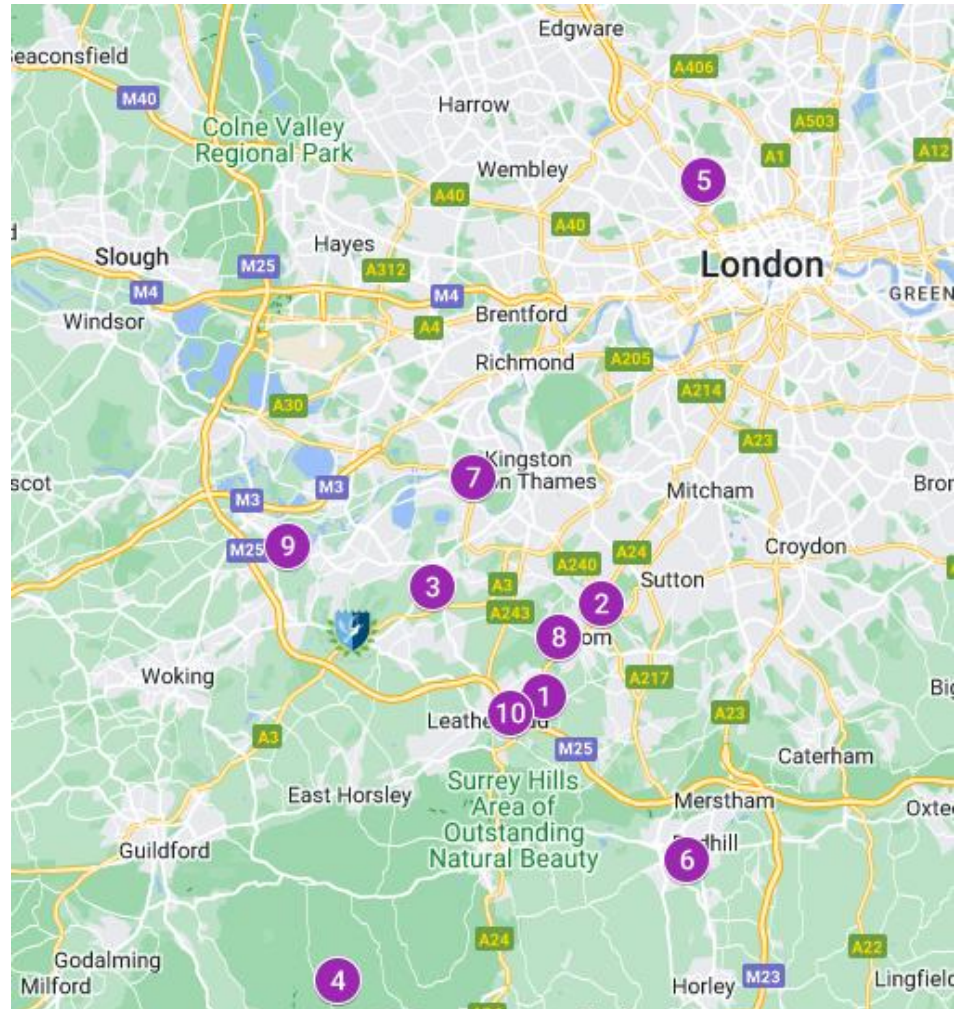

Feltonfleet
PREPARATORY SCHOOL

Senior School Locations & Maps

Assessment Information 2025 (entry 2028)

Senior Schools and Location Maps

Co-ed Day & Local

Map No.	Name	VR/NVR	Location	Distance from Cobham in miles
3	Claremont Fan Court	110+	Esher	4
10	Downsend	No pass mark	Leatherhead	5.5
9	St George's	115+	Weybridge	6.5
7	Hampton Court House	No pass mark	Hampton	7
1	City of London Freeman's	110+	Ashted	7
8	Kingswood House	No pass mark	Epsom	7.5
2	Ewell Castle	105-110	Ewell	11.5
5	The Hall School	100+	Wimbledon	13
4	Duke of Kent	100+	Ewhurst	13
6	Dunottar	100+	Reigate	15.5

Map No.	Name	VR/NVR	Location	Distance from Cobham in miles
15	Royal Russell	110-115	Croydon	28
32	Lord Wandsworth	100+	Hampshire	34
22	Ardingly College	105-110	East Sussex	35
25	Seaford College	100+	West Sussex	36
27	Shiplake College	100+	Henley-on-Thames	37
20	Bedales	105-110	Petersfield	38
29	Bradfield	No benchmark overall info used	Berkshire	40
21	Hurstpierpoint	105-110	East Sussex	42
8	Brighton College	110+	East Sussex	50
19	Lancing College	105-110	Sussex	54
17	St Edwards	105-110	Oxford	64
28	Eastbourne College	100+	Eastbourne	70
30	Marlborough College	115+	Wiltshire	75
18	Stowe	110+	Buckingham	84
26	Milton Abbey	100+	Dorset	118
16	Millfield	110-115	Somerset	120

Map No.	Name	VR/NVR	Location	Distance from Cobham in miles
7	Dulwich (B)	115-120	Dulwich	23
6	Whitgift (B)	115-120	Croydon	24
11	Harrow (B)	120+	Greater London	28
5	Tonbridge (B)	125-130	Kent	38
8	Sherborne (B)	110-115	Dorset	110