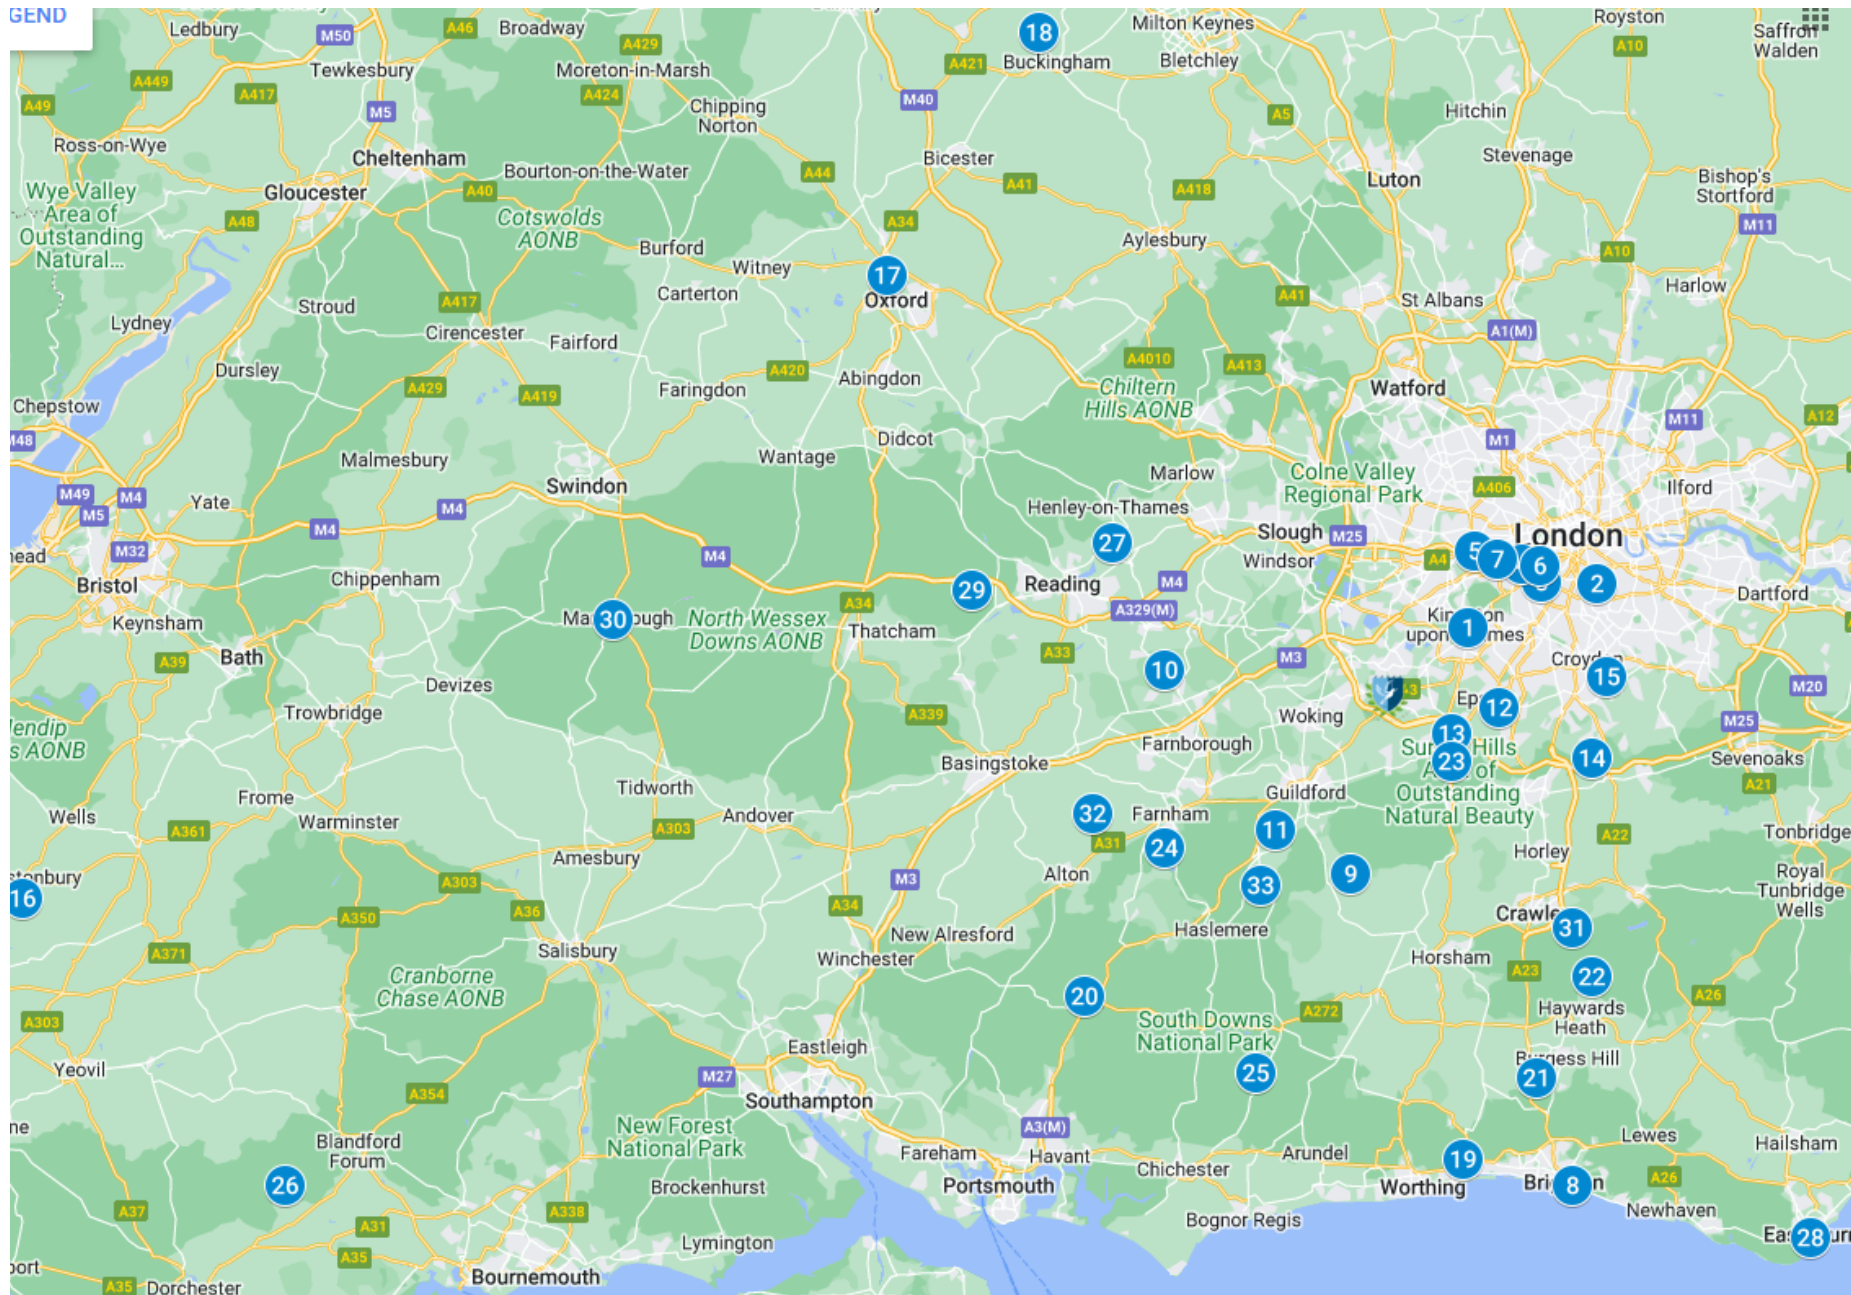

Feltonfleet
PREPARATORY SCHOOL

Senior School Locations & Maps

Assessment Information 2025 (entry 2028)

Senior Schools and Location Maps

Co-ed Day & Local

Map No.	Name	VR/NVR	Location	Distance from Cobham in miles
3	Claremont Fan Court	110+	Esher	4
10	Downsend	No pass mark	Leatherhead	5.5
9	St George's	115+	Weybridge	6.5
7	Hampton Court House	No pass mark	Hampton	7
1	City of London Freeman's	110+	Ashted	7
8	Kingswood House	No pass mark	Epsom	7.5
2	Ewell Castle	105-110	Ewell	11.5
5	The Hall School	100+	Wimbledon	13
4	Duke of Kent	100+	Ewhurst	13
6	Dunottar	100+	Reigate	15.5

Co-ed Day & Boarding (flexi and weekly)

Local and further afield

Map No.	Name	VR/NVR	Location	Distance from Cobham in miles
13	St John's	115+	Leatherhead	5
23	Box Hill School (Flexi)	105-110	Dorking	7
12	Epsom College (Weekly)	115+	Surrey	9
1	Kingston Grammar	120+	Greater London	12.5
11	Charterhouse	115-120	Surrey	16
4	Fulham House	100+	London	17
9	Cranleigh	105+	Surrey	17.5
7	Harroddian	Unknown	London	18
3	Emanuel	115+	Greater London	19
6	Thomas's Battersea Senior	unknown	South London	19
33	King Edward's Witley	100+	Godalming	20
14	Caterham	115+	Caterham	21
2	Alleyn's	115-120	Dulwich	24
5	Kew House	100+	London	24
24	Frensham Heights	100+	Farnham	24
10	Wellington	Average 123	Berkshire	25
31	Worth	105-110	Sussex	27

Co-ed Day & Boarding (flexi and weekly) - Local and further afield

Single sex Day & Local

Map No.	Name	VR/NVR	Location	Distance from Cobham in miles
5	Notre Dame	105+	Cobham	1.5
6	Manor House	105+	Bookham	5.5
9	Cranmore	105+	West Horsley	6
2	St Teresa's	105+	Effingham	6.5
3	Sir William Perkins	115+	Chertsey	9
8	Guildford High	120-130	Guildford	10
1	Tormead	120-130	Guildford	10
4	Royal Grammar	130+	Guildford	11
7	King's	130+	Wimbledon	14

Map No.	Name	VR/NVR	Location	Distance from Cobham in miles
7	Dulwich (B)	115-120	Dulwich	23
6	Whitgift (B)	115-120	Croydon	24
11	Harrow (B)	120+	Greater London	28
5	Tonbridge (B)	125-130	Kent	38
8	Sherborne (B)	110-115	Dorset	110